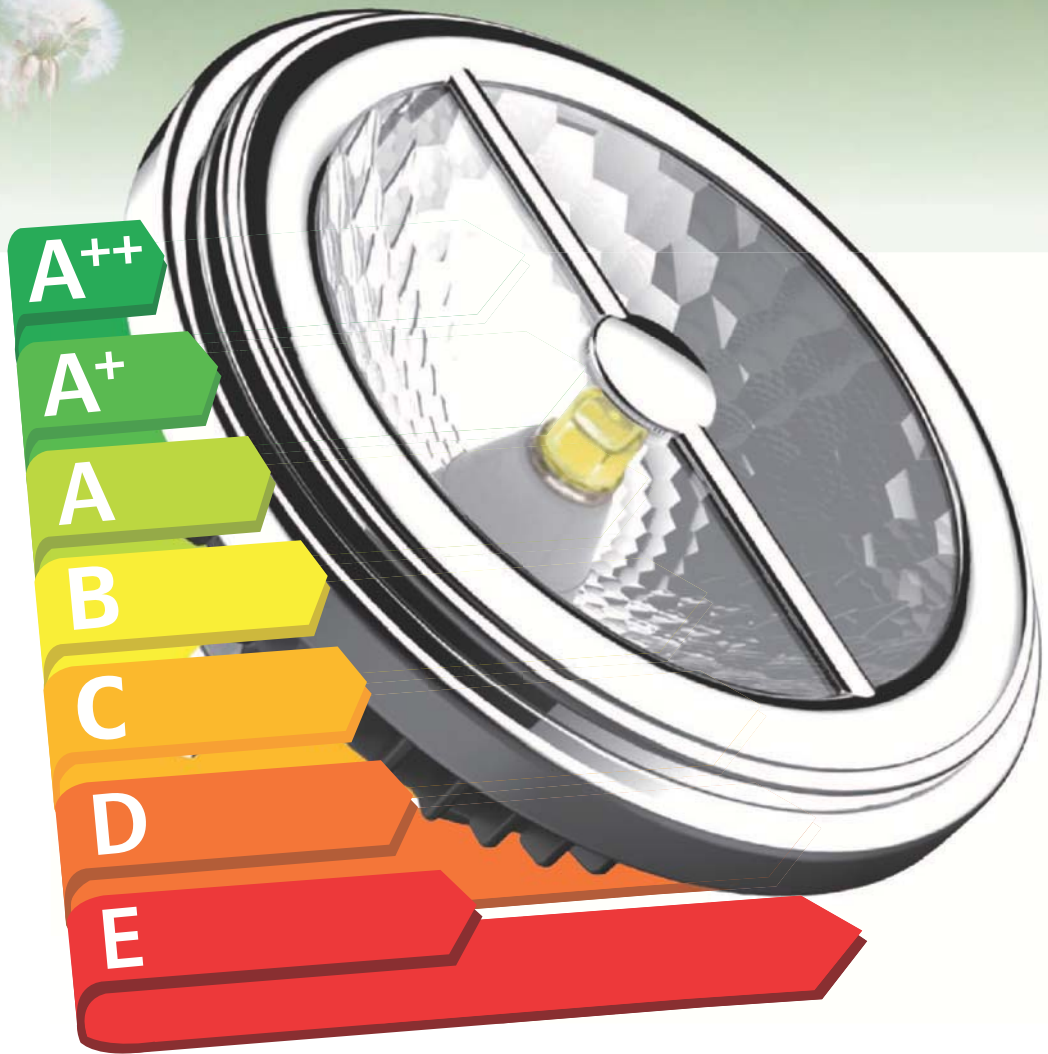

Luxtek®

LED

AR111 SCOB LED

15W > 100W
3000K Warm White|960lm
4000K Cool White|960lm
45.000h
12Vac/dc | G53
111x55mm

AR111 LED

12.5W > 100W
3000K Warm White|960lm
4000K Cool White|960lm
45.000h
12Vac/dc | G53
111x50.5mm

SPOT COB LED

5W > 75W
2700K Warm White|460lm
4000K Cool White|460lm
35.000h
230Vac | GU10
50x58mm

SPOT COB LED DIMMABLE

5W > 75W
2700K Warm White|460lm
4000K Cool White|460lm
35.000h
230Vac | GU10
50x58mm

PAR30 COB LED

10W > 100W
2700K Warm White|950lm
4000K Cool White|950lm
35.000h
230Vac | E27
95x95mm

PAR38 COB LED

16W > 120W
2700K Warm White|1300lm
4000K Cool White|1300lm
35.000h
230Vac | E27
120x135mm